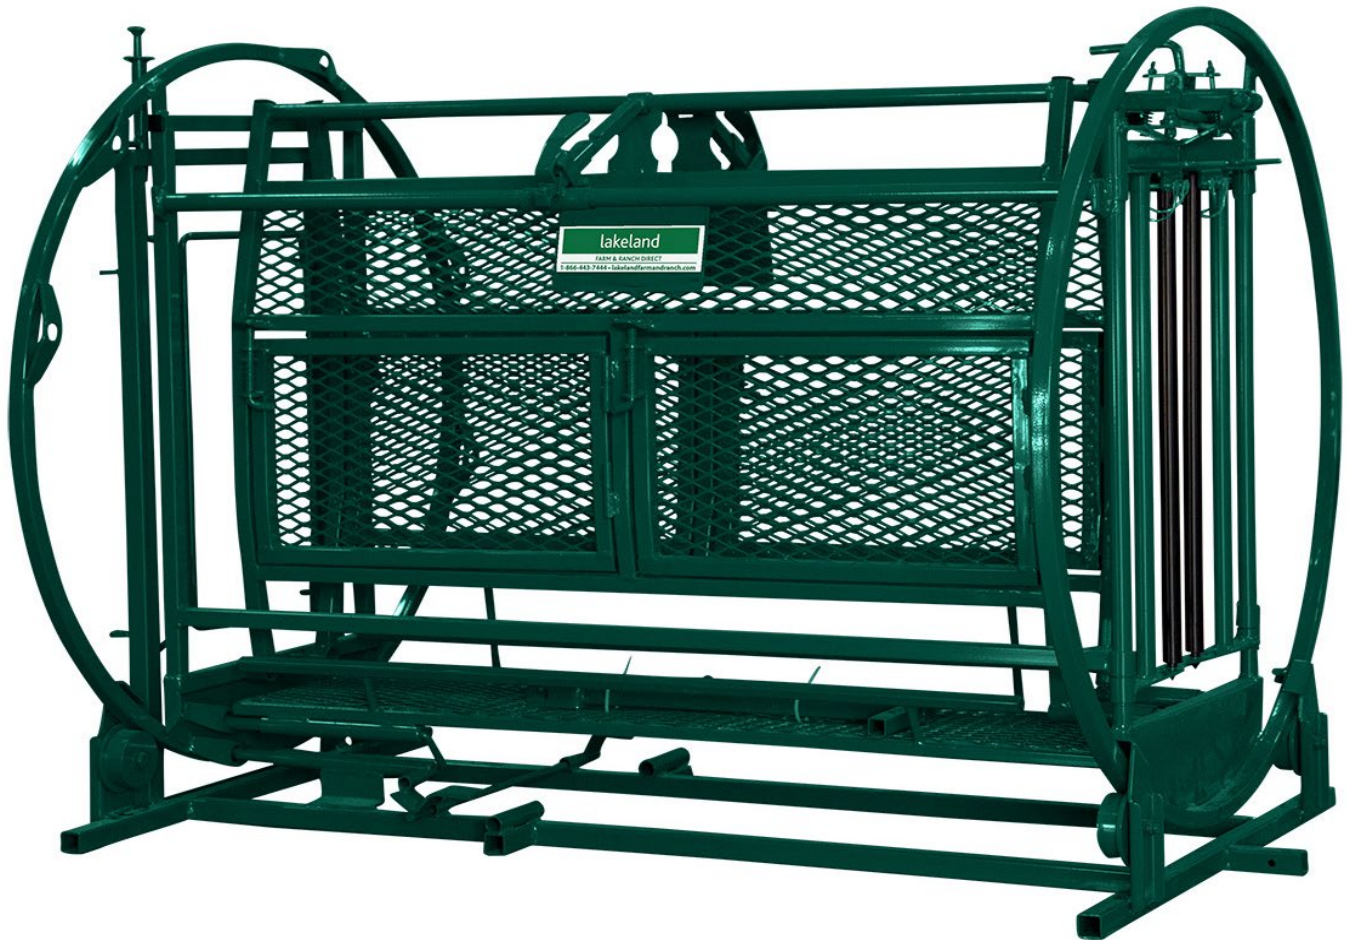

lakeland

FARM & RANCH DIRECT

PRODUCT ASSEMBLY MANUAL

SPIN TRIM CHUTE

Premium Products, Premium Service..Direct to Your Door!
Head Office: Box 1310, 1 Limestone Drive, Stonewall, Manitoba, Canada, R0C 2Z0
Ph: (204) 467-4470 | Fx: 1-855-483-2953 | Tf: 1-866-443-7444
LakelandFarmandRanch.com

Premium Products, Premium Service..Direct to Your Door!

lakeland

FARM & RANCH DIRECT

MAKE SURE TO STORE WITHOUT
WHEELS ATTACHED.

NEED HELP?

Call or Text us at..
Tf: 1-866-443-7444
LakelandFarmandRanch.com

Premium Products, Premium Service..Direct to Your Door!