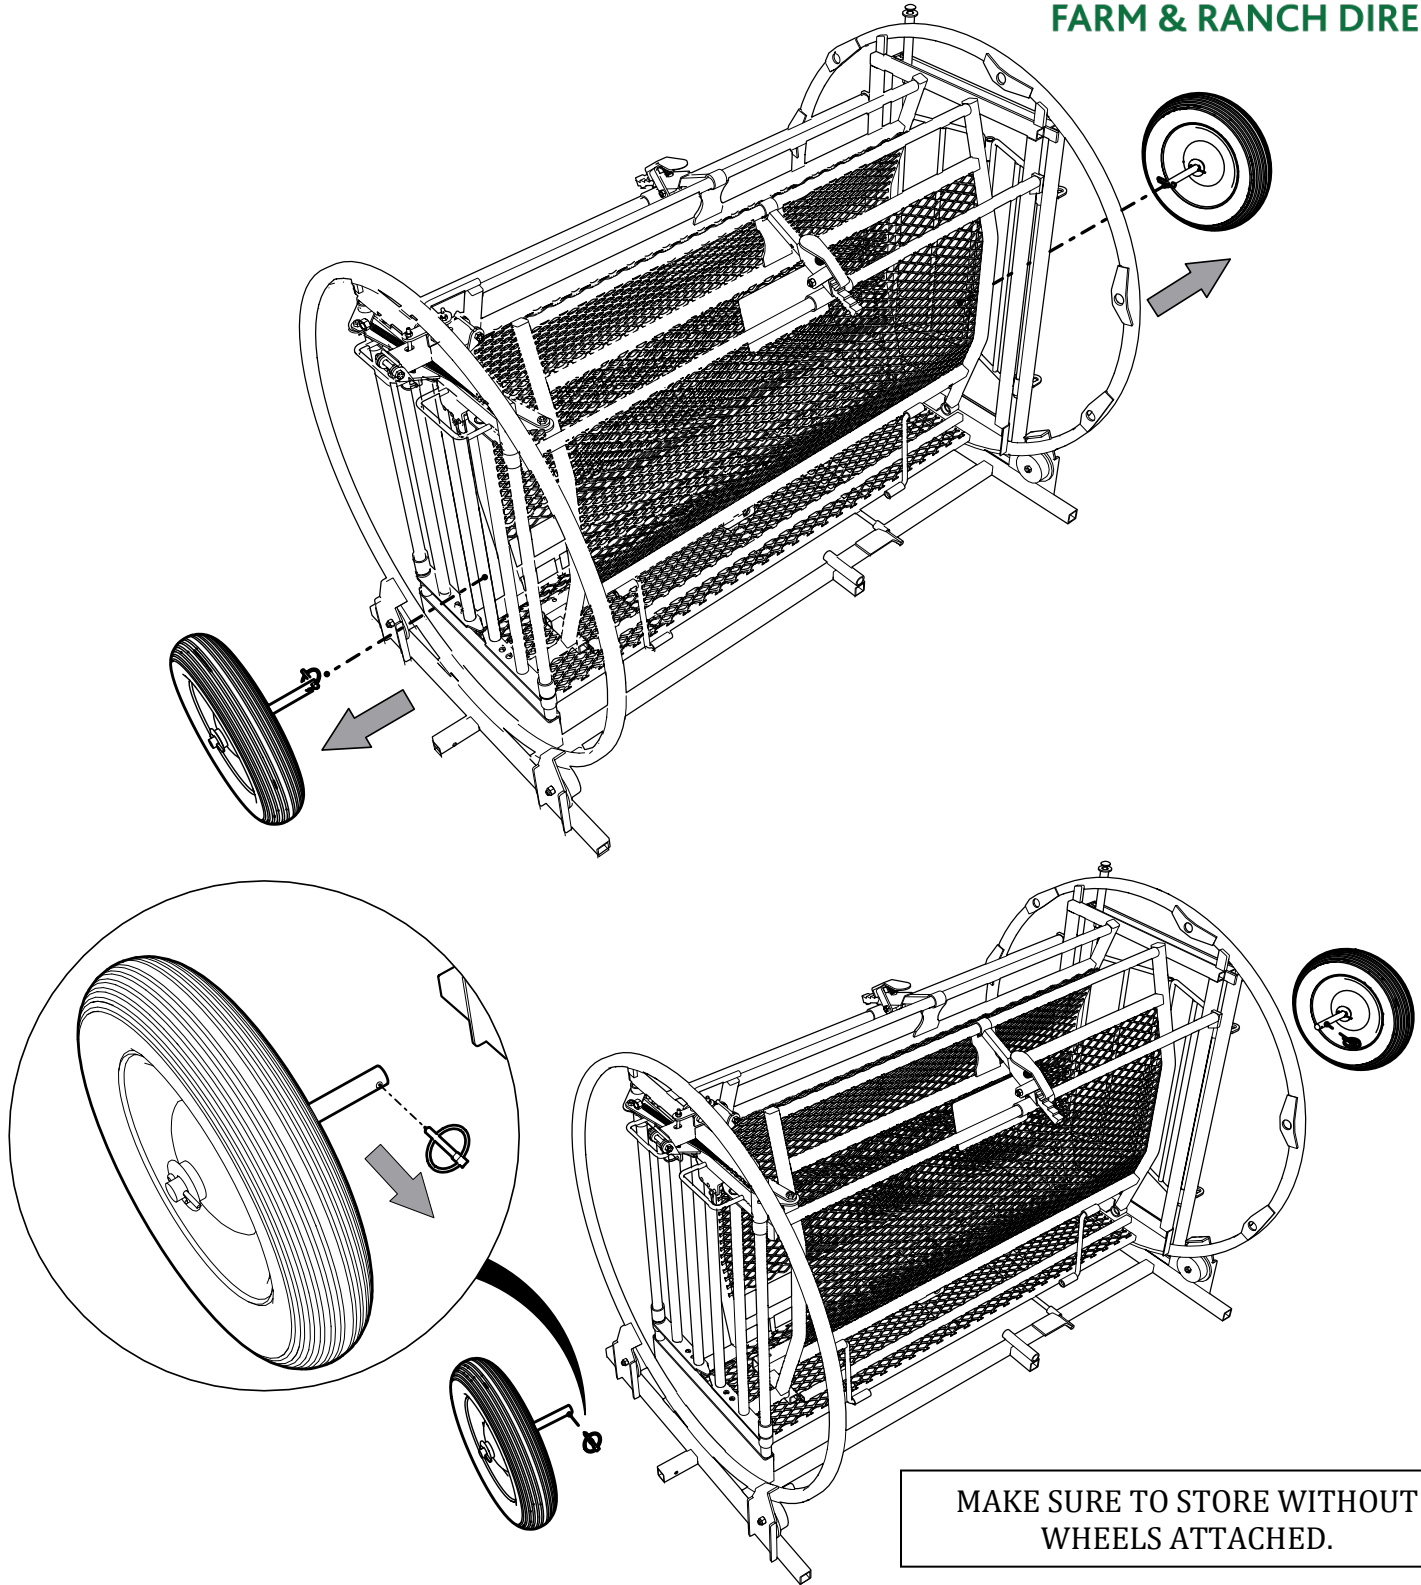

Premium Products, Premium Service..Direct to Your Door!

lakeland

FARM & RANCH DIRECT

MAKE SURE TO STORE WITHOUT
WHEELS ATTACHED.

NEED HELP?

Call or Text us at..
Tf: 1-866-443-7444
LakelandFarmandRanch.com