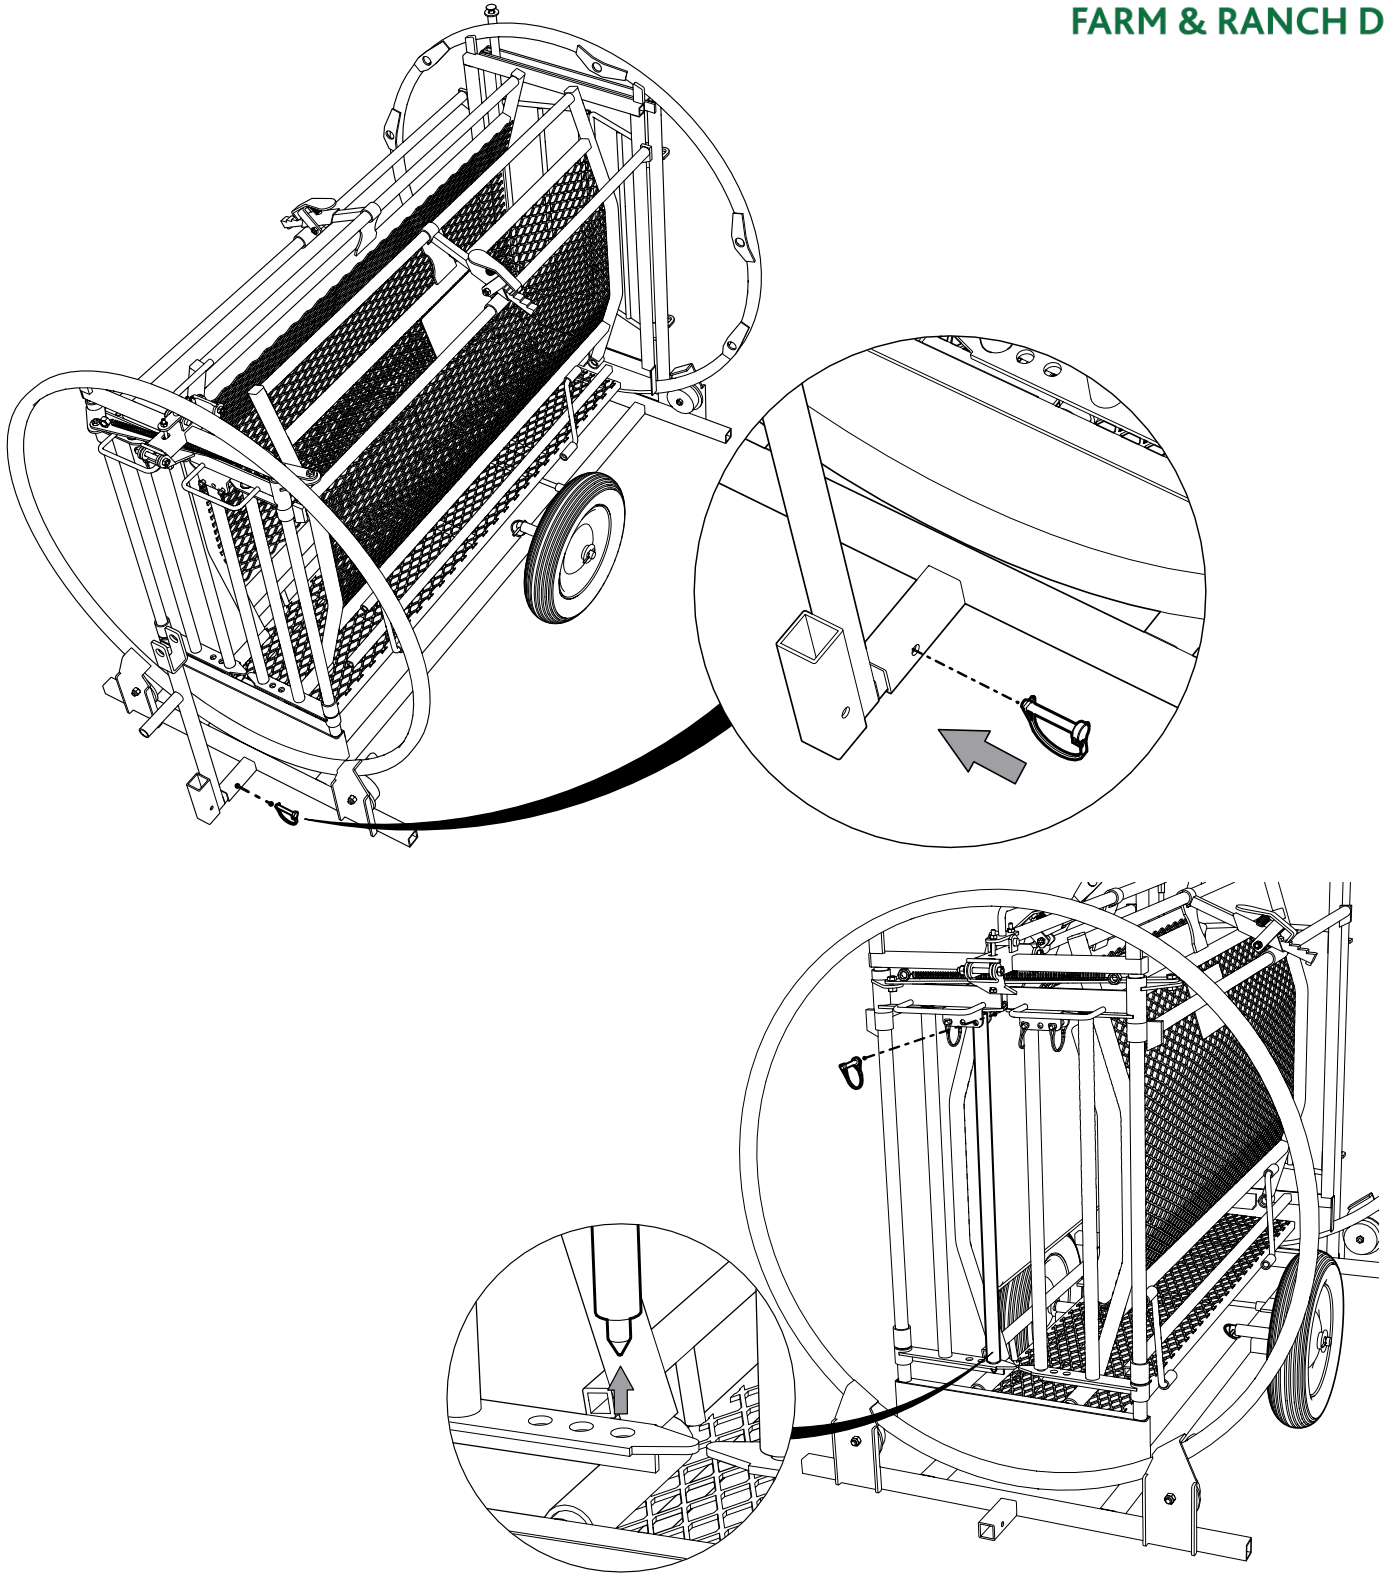

lakeland

FARM & RANCH DIRECT

NEED HELP?

Call or Text us at..
Tf: 1-866-443-7444
LakelandFarmandRanch.com

TO ENSURE YOUR SPIN CHUTE ROLLS SMOOTHLY, SPRAY AN OIL LUBRICANT (SUCH AS WD40) ON THE INSIDE OF THE ROLLERS.