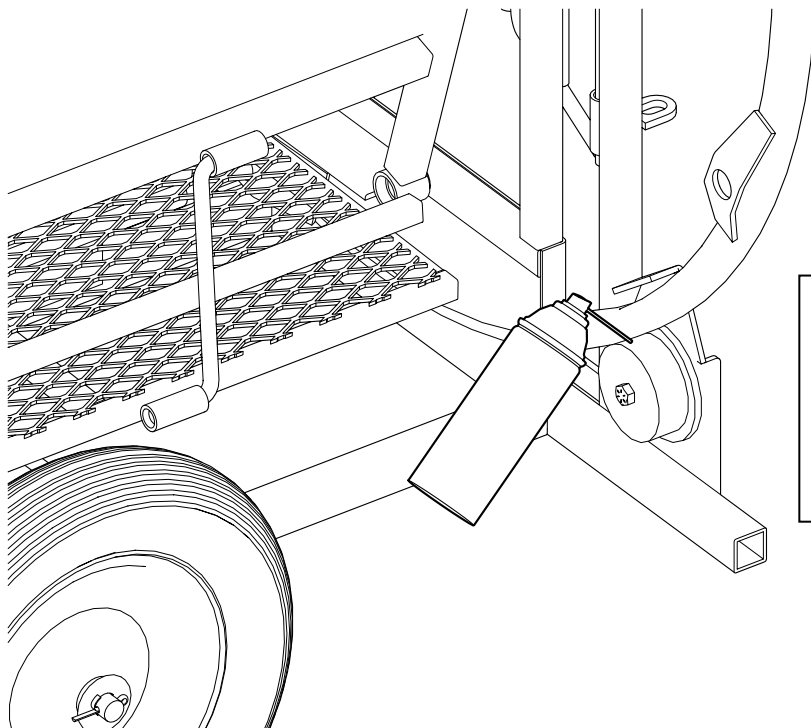

TO ENSURE YOUR SPIN CHUTE ROLLS SMOOTHLY, SPRAY AN OIL LUBRICANT (SUCH AS WD40) ON THE INSIDE OF THE ROLLERS.

REPEAT AS OFTEN AS NECESSARY