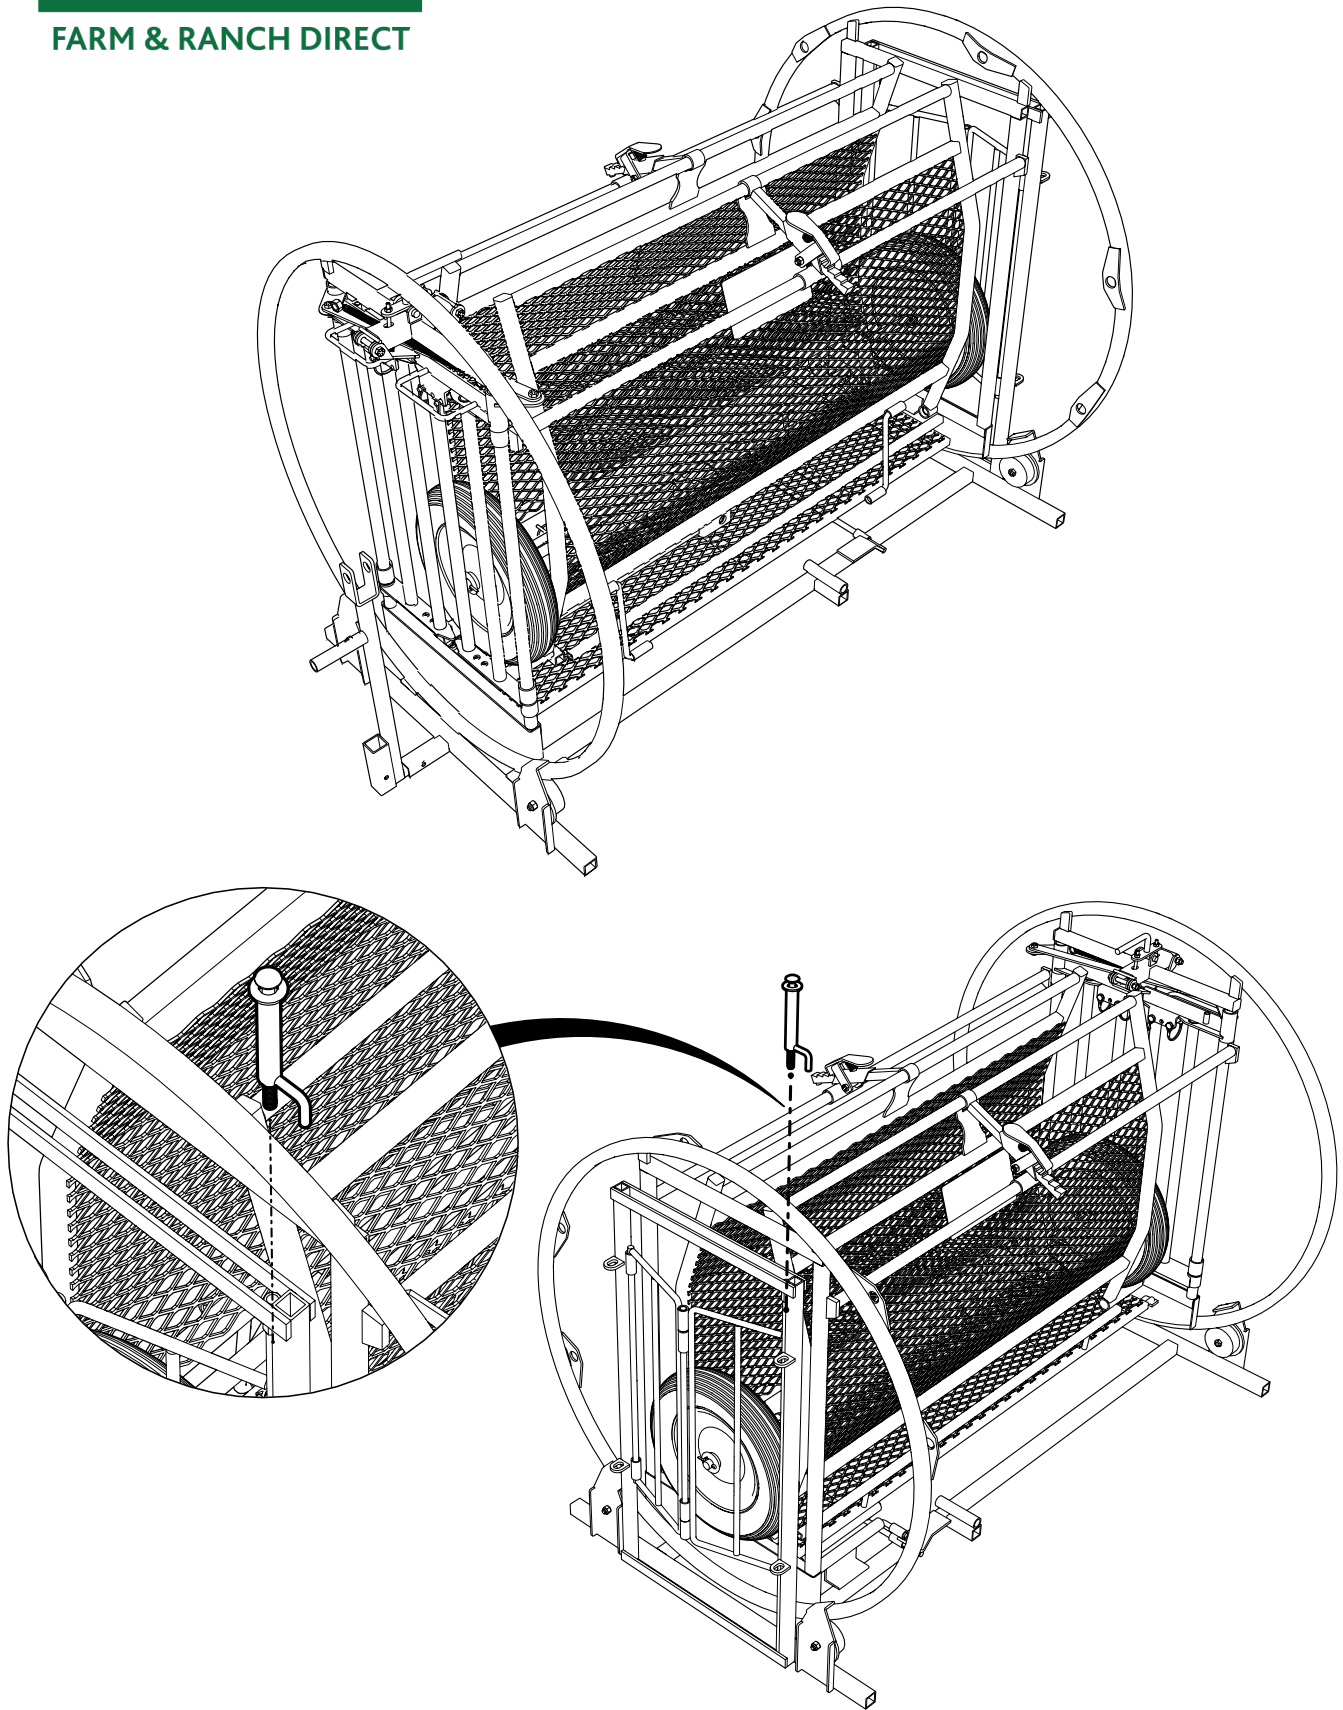

lakeland

FARM & RANCH DIRECT

PRODUCT ASSEMBLY MANUAL

SPIN TRIM CHUTE

Premium Products, Premium Service..Direct to Your Door!
Head Office: Box 1310, 1 Limestone Drive, Stonewall, Manitoba, Canada, R0C 2Z0
Ph: (204) 467-4470 | Fx: 1-855-483-2953 | Tf: 1-866-443-7444
LakelandFarmandRanch.com

Premium Products, Premium Service..Direct to Your Door!

lakeland

FARM & RANCH DIRECT

MAKE SURE TO STORE WITHOUT
WHEELS ATTACHED.

NEED HELP?

Call or Text us at..
Tf: 1-866-443-7444
LakelandFarmandRanch.com

Premium Products, Premium Service..Direct to Your Door!

lakeland

FARM & RANCH DIRECT

NEED HELP?

Call or Text us at..
Tf: 1-866-443-7444
LakelandFarmandRanch.com

TO ENSURE YOUR SPIN CHUTE ROLLS SMOOTHLY, SPRAY AN OIL LUBRICANT (SUCH AS WD40) ON THE INSIDE OF THE ROLLERS.